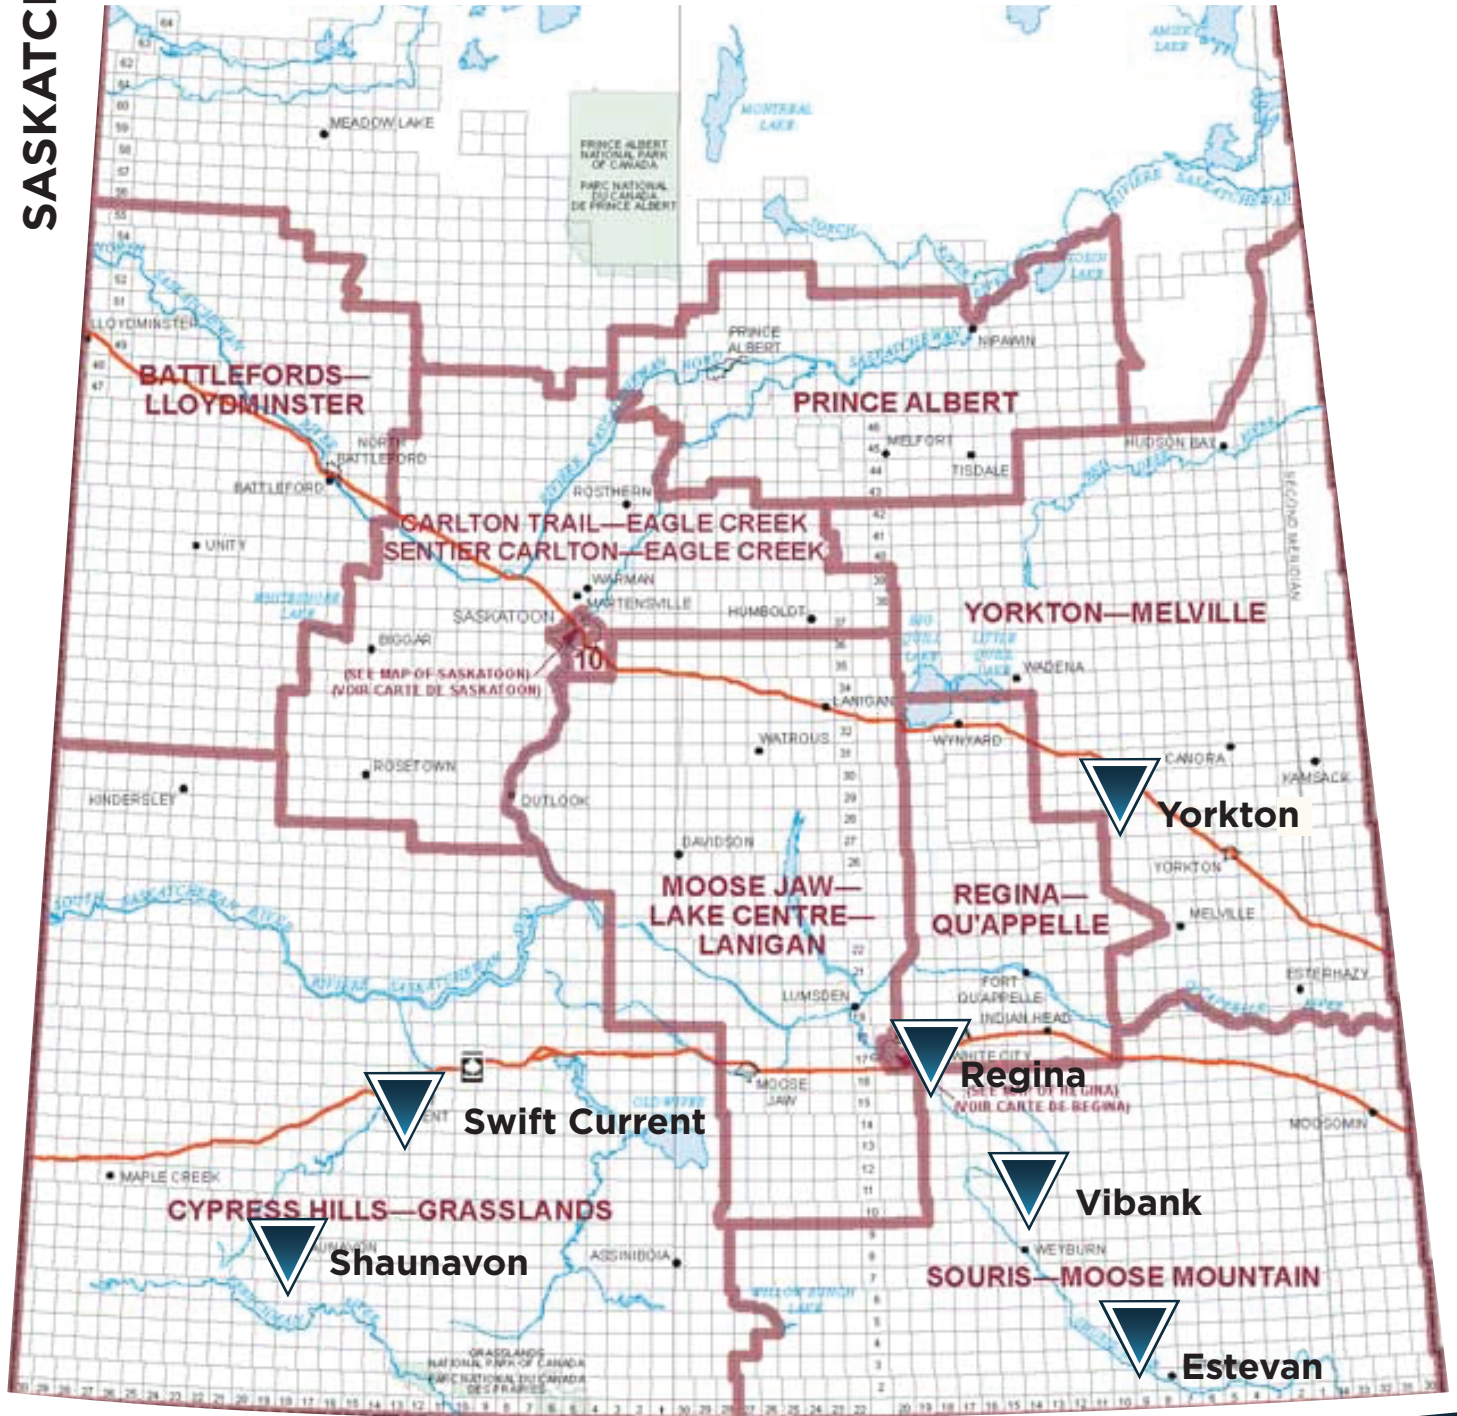

PRISM
ENGINEERING INC

CIVIL ENGINEERING CONSULTANTS

DESIGN | INSPECTION | SURVEY | PROJECT MANAGEMENT

SASKATCHEWAN